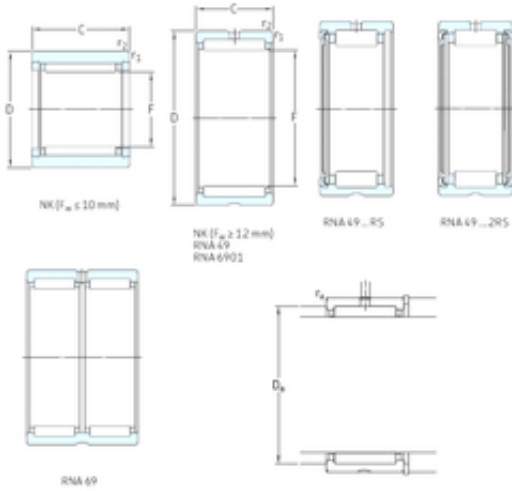

## SKF NKS50 needle roller bearings

Bearing No. NKS50

Size	50x65x22 mm
Bore Diameter	50 mm
Outer Diameter	65 mm
Width	22 mm
Fw	50 mm
D	65 mm
C	22 mm
Weight	0,16 Kg
Basic dynamic load rating (C)	42,9 kN
Basic static load rating (C0)	72 kN
Fatigue load limit (Pu)	8,8
Reference speed	8000 r/min

NKS50 Bearing 2D drawings and 3D CAD models