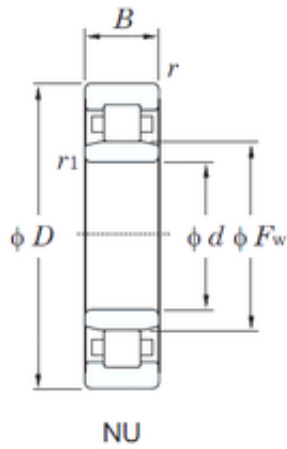

BEARING MFG. CORP.

40 mm x 90 mm x 23 mm KOYO NU308
cylindrical roller bearings

Bearing No. NU308

Size	40x90x23 mm
Bore Diameter	40 mm
Outer Diameter	90 mm
Width	23 mm
d	40 mm
Fw	53.5 mm
D	90 mm
B	23 mm
C	23 mm
r min.	1.5 mm
r1 min.	1.5 mm
Weight	0.657 Kg
Basic dynamic load rating (C)	58.6 kN
Basic static load rating (C0)	56.9 kN
(Grease) Lubrication Speed	6900 r/min
Category	Bearings
Inventory	0.0
Manufacturer Name	KOYO
Minimum Buy Quantity	N/A
Weight / Kilogram	0
Product Group	B04144

NU308 Bearing 2D drawings and 3D CAD models