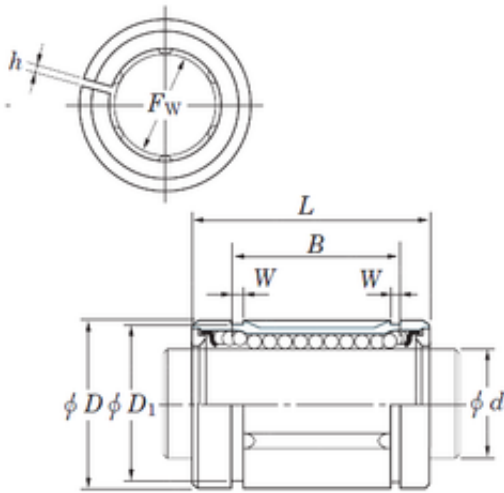

BEARING MFG. CORP.

KOYO SDM120AJ linear bearings

Bearing No. SDM120AJ

SDM120AJ Bearing 2D drawings and 3D CAD models

Size	120x180x158.6 mm
Bore Diameter	120 mm
Outer Diameter	180 mm
Width	158,6 mm
Fw	120 mm
D	180 mm
h	4 mm
B	158,6 mm
D1	175 mm
L	200 mm
W	4,15 mm
Weight	15,5 Kg
Basic dynamic load rating (C)	22300 kN