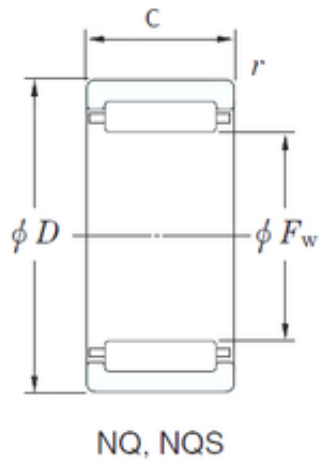

BEARING MFG. CORP.

KOYO NQ16/12 needle roller bearings

Bearing No. NQ16/12

Size	16x24x12 mm
Bore Diameter	16 mm
Outer Diameter	24 mm
Width	12 mm
Fw	16 mm
D	24 mm
C	12 mm
r min.	0.3 mm
Weight	0.019 Kg
Basic dynamic load rating (C)	7.7 kN
Basic static load rating (C0)	9.6 kN

NQ16/12 Bearing 2D drawings and 3D CAD models