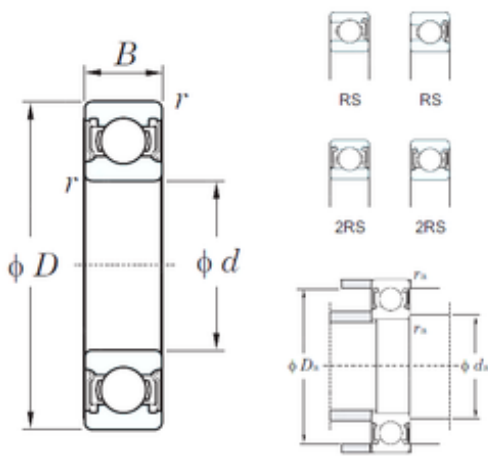

BEARING MFG. CORP.

90 mm x 160 mm x 30 mm KOYO 6218-2RS
deep groove ball bearings

Bearing No. 6218-2RS

Size	90x160x30 mm
Bore Diameter	90 mm
Outer Diameter	160 mm
Width	30 mm
d	90 mm
D	160 mm
B	30 mm
C	30 mm
r min.	2 mm
da min.	99 mm
da max	108,5 mm
Da max.	151 mm
ra max.	2 mm
Weight	2,15 Kg
Basic dynamic load rating (C)	96,1 kN
Basic static load rating (C0)	71,5 kN
(Grease) Lubrication Speed	2600 r/min

6218-2RS Bearing 2D drawings and 3D CAD models